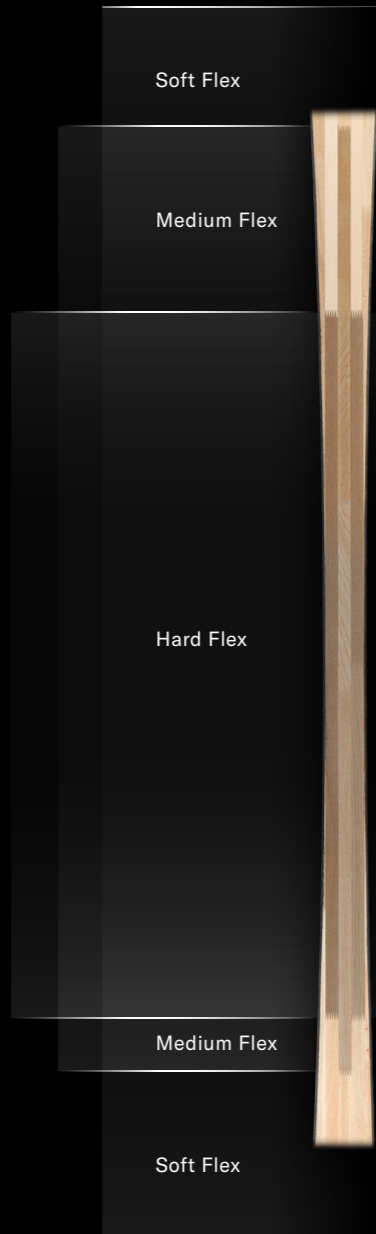

PERFECT BALANCED FLEX

TRUEBLEND WOODCORE

Trueblend is Blizzard's foundational woodcore technology which allows us to specifically design every model and size for the target customer. We select specific woods, characterized by different densities, blending and positioning them to form woodcores that are designed to optimize the flex of and deliver a smooth and balanced feeling. This

technology also allows Blizzard to build skis that pack a tremendous amount of performance but that are not hard to ski.

Each product family has a distinct Trueblend in order to optimize the right performance, control, and confidence.

STANDARD WOODCORE

RACE