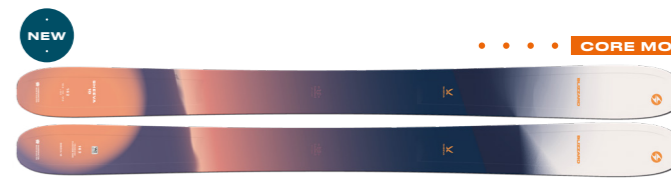

SHEEVA 10 (flat) Cod: 8A3356 00 001
SRP: 700,00 €

Lengths (cm): 156-162-168-174-180 cm
Sidecut: 133,5-102-122,5 mm (174)
Radius (m): 13,5; 14,5; 15,5; 16,5; 17,5 m
Construction: Fluxform W.S.D. + Trueblend Free
Weight (flat): 1850 g (size 174)