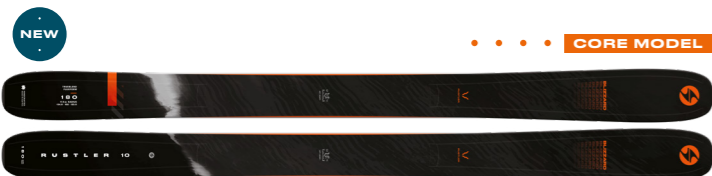

BLACK PEARL 88 (flat) Cod: 8A2275 00 001
SRP: 650,00 €

Lengths (cm): 147-153-159-165-171-177 cm
Sidecut: 128-88-110 mm (165)
Radius (m): 11; 12; 13; 14; 15; 16 m
Construction: Trueblend Flipcore W.S.D.
Weight (flat): 1740 g (size 165)

FREERIDE

SPUR (flat) Cod: 8A0060 00 001
SRP: 850,00 €

Lengths (cm): 159-169-179-189 cm
Sidecut: 147-127-136 mm (179)
Radius (m): 20,5; 21,5; 24,5; 30,5 m
Construction: Carbon Flipcore Technology
Weight (flat): 2150 g (size 179)