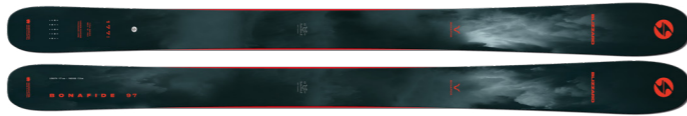

SCAN THE QR CODE TO DISCOVER MORE

ALL MOUNTAIN HIGH PERFORMANCE

NEW

COCHISE 106 (flat) Cod: 8A3340 00 001
SRP: 850,00 €

Lengths (cm): 177-185-192 cm
Sidecut: 137,5-106-124,5 mm (185)
Radius (m): 22,5; 24; 26 m
Construction: Double Ti Carbon Flipcore Technology
Weight (flat): 2320 g (size 185)

NEW

CORE MODEL

BONAFIDE 97 (flat) Cod: 8A3341 00 001
SRP: 800,00 €

Lengths (cm): 165-171-177-183-189 cm
Sidecut: 136,5-97-118,5 mm (177)
Radius (m): 15; 16; 17; 18,5; 20 m
Construction: Double Ti Trueblend Flipcore
Weight (flat): 2200 g (size 177)

NEW

CORE MODEL

BRAHMA 88 (flat) Cod: 8A3342 00 001
SRP: 700,00 €

Lengths (cm): 165-171-177-183-189 cm
Sidecut: 128-88-110 mm (177)
Radius (m): 14; 15; 16; 17,5; 19 m
Construction: Double Ti Trueblend Flipcore
Weight (flat): 2100 g (size 177)