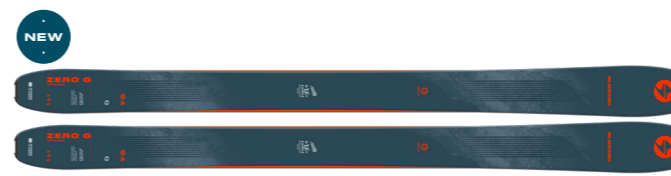

TOURING SPORT PERFORMANCE

ZERO G 094 APPROACH (flat) Cod: 8A3362 00 002
SRP: 650,00 €

Lengths (cm): 157-164-171-178-185 cm
Sidecut: 127-94-111 mm (178)
Radius (m): 15; 16; 18; 20; 21 m
Construction: Zero G Tour Construction
Weight (flat): 1420 g (size 178)

_____

_____

_____