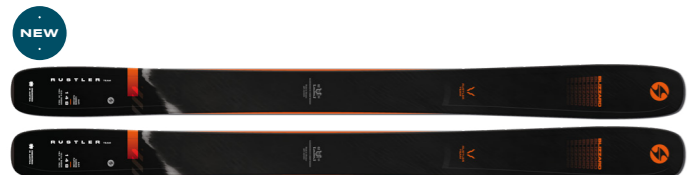

RUSTLER TEAM (flat) Cod: 8A3353 00 001
SRP: 300,00 €

Lengths (cm): 132-140-148-156-164 cm
Sidecut: 118,5-90-108,5 mm (148)
Radius (m): 11; 11,5; 12,5; 13; 14 m
Construction: Dynamic Release Technology
Weight (flat): 1230 g (size 148)

NOTES: