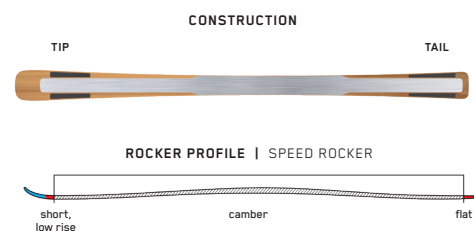

KEY FEATURES

Dark Matter Damping, Ti I-Beam, Powerwall

SIZES (CM):	156, 163, 170, 177, 184
DIMENSIONS (MM):	123-78-109
ROCKER:	Speed Rocker
RADIUS (M):	17.8 @ 177
CORE:	Aspen Veneer
BINDING:	Marker MXC 12 TCx light Quikclik

DISRUPTION 78C

Having high-tech older siblings has its advantages. The Disruption 78C benefits from hand-me-down technology that allows us to pack in features that put other skis in this price range to shame. An approachable waist width and the lightweight agility of our carbon I-Beam construction create a versatile ski that will let you hang with the best.