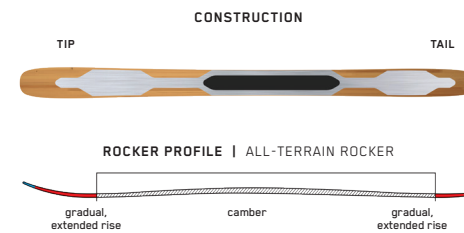

KEY FEATURES
HEX-Beam, Uni Directional Flax, Steadfast Base