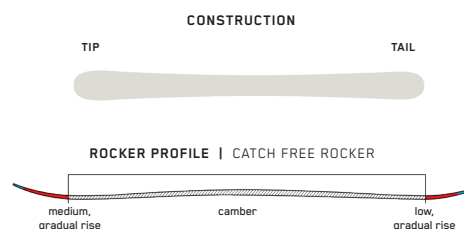

KEY FEATURES

Duracap

SIZES (CM):	76, 88, 100, 112, 124, 136
DIMENSIONS (MM):	96-70-86
ROCKER:	Catch Free Rocker
RADIUS (M):	9 @ 112
CORE:	Composite
BINDING:	Marker FDT 4.5, FDT 7.0