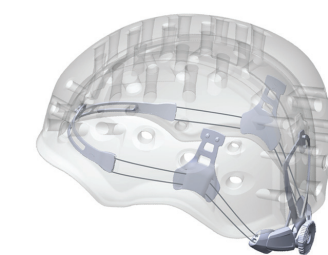

BOA® FIT SYSTEM