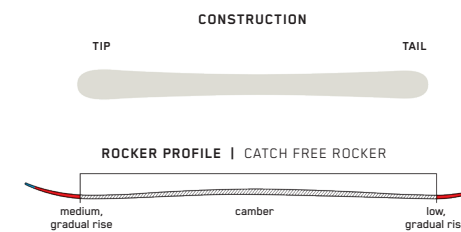

KEY FEATURES

Duracap