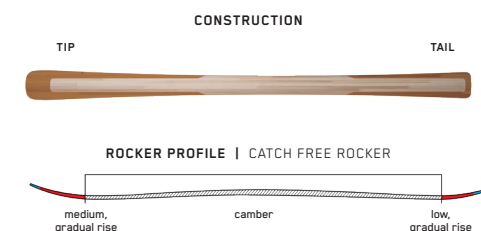

SIZES (CM):	156, 163, 170, 177
DIMENSIONS (MM):	126-76-110
ROCKER:	Catch Free Rocker
RADIUS (M):	14.4 @ 170
CORE:	Aspen Light
BINDING:	Marker M3 10 Compact Quikclik

DISRUPTION 76

Ski school is out for the winter and you're ready to explore the mountain on your own. The Disruption 76 is the ski that will take you everywhere with confidence. The nimble and forgiving design, featuring our Catch Free Rocker profile, will keep you smiling all day long as you continue to develop your skills and push your limits as a skier.