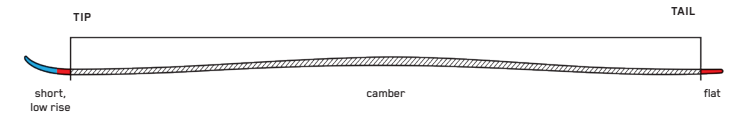

SKI TECH

ROCKER

Once thought of as a powder-specific feature, K2 pioneered the use of rocker on all-mountain and piste skis, with the rest of the ski industry following in our footsteps. Today, almost all of our skis are built with rocker, with the height and length optimized on each model for maximum performance and enjoyment.

SPEED ROCKER - Short, low rise in the tip with camber throughout and a flat tail for quick turn initiation, precise steering, and maximum stability on groomed snow.

POWDER ROCKER - High and long rise in the tip, low camber underfoot, and a medium-height, long rise in the tail to maximize float in soft snow.