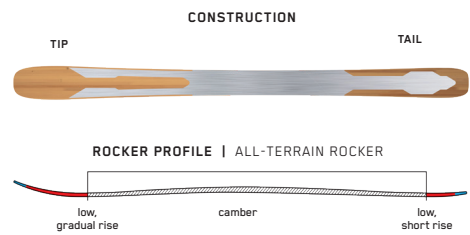

SIZES (CM):	164, 170, 176, 182, 188
DIMENSIONS (MM):	130-89-114
ROCKER:	All-Terrain Rocker
RADIUS (M):	16.6 @ 182
CORE:	Aspen Veneer

MINDBENDER 90C

Harnessing the same Spectral Braid technology featured in some of its wider brethren, the Mindbender 90C offers precise torsional rigidity with a high-energy vibe. Ideal for lighter skiers or those who don't need the stability and stiffness of a metal laminate ski, the Mindbender 90C's Aspen Veneer core and All-Terrain Rocker profile will deliver a fun, lively ride anywhere on the hill.