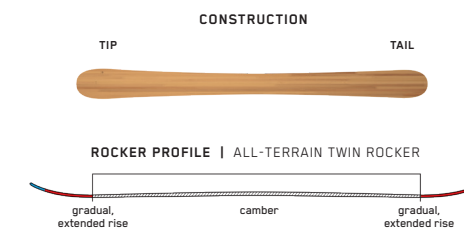

KEY FEATURES

Full Wood Core, Duracap, Full Height Twin-Tip

SIZES (CM):	109, 119, 129, 139, 149
DIMENSIONS (MM):	102-75-96
ROCKER:	All-Terrain Twin Rocker
RADIUS (M):	10 @ 129
CORE:	Aspen
BINDING:	Marker FDT 4.5, FDT 7.0

DREAMWEAVER

Your little one hits every single side hit and jump in sight. She might even look up to the older girls ripping park laps and putting the boys to shame. If she's on a mission to learn 180s, slide boxes, and jib around the entire mountain, snag her a pair of Dreamweavers. With a durable cap construction and full wood core, she'll be developing the skills to be in podium contention sooner than you might think.