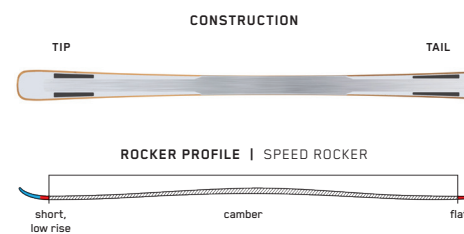

KEY FEATURES

Dark Matter Damping, Ti² I-Beam, World Cup Piston Plate

SIZES (CM):	177, 182, 187
DIMENSIONS (MM):	111-71-96
ROCKER:	Speed Rocker
RADIUS (M):	22.3 @ 182
CORE:	Aspen Veneer
BINDING:	Marker XCOMP 16

DISRUPTION MTi

The Disruption MTi is an aggressive ski designed for experts who wanna go fast. A medium-length turn radius, Titanal I-Beam construction, and Dark Matter Damping combine for precise edge hold and a smooth ride that inspire confidence when your primary concern is maxing out the speedometer on the corduroy.