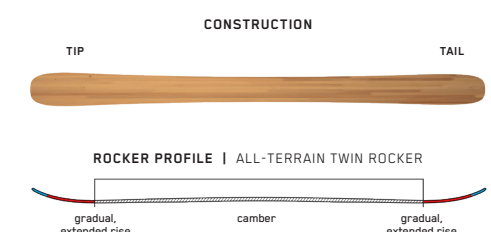

KEY FEATURES

Triaxial Braid, Hybritech