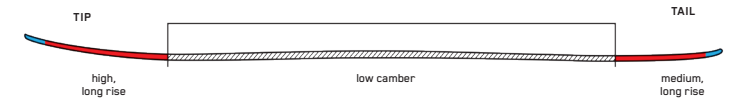

POWDER TWIN ROCKER - High and long rise in both the tip and tail for maximum float in soft snow.