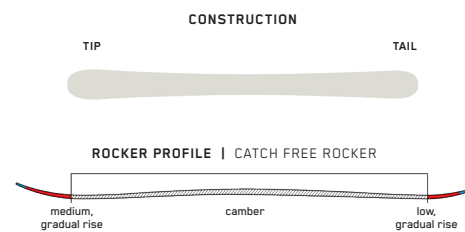

KEY FEATURES

Duracap

SIZES (CM):	109, 119, 129, 139
DIMENSIONS (MM):	97-72-93
ROCKER:	Catch Free Rocker
RADIUS (M):	8 @ 129
CORE:	Composite
BINDING:	Marker FDT 4.5, FDT 7.0

INDY

When your little guy is ready to click into his very first pair of skis, the Indy will have him grinning ear to ear. Catch Free Rocker provides an intuitive ski experience, ensuring even the youngest family member can catch the ski bug early on in life.