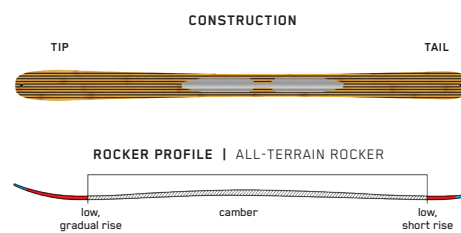

KEY FEATURES

Ti Spyne, Carbon Overdrive, Snophobic Topsheet