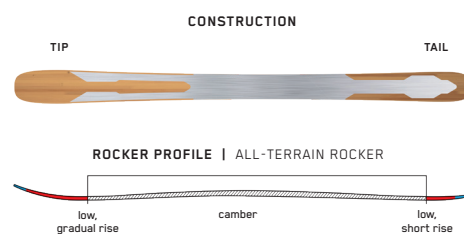

# ALL-NEW MINDBENDER 99Ti W

The Mindbender 99Ti W is built for women who demand ultimate versatility from their freeride skis. Our Titanal Y-Beam construction keeps things damp and stable when speeds are high and conditions are choppy, while the All-Terrain Rocker profile and moderate waist width maintain quickness and agility when you find yourself in tight spots or technical terrain.

## KEY FEATURES

Ti Y-Beam

<b>SIZES (CM):</b>	154, 160, 166, 172
<b>DIMENSIONS (MM):</b>	134-99-120
<b>ROCKER:</b>	All-Terrain Rocker
<b>RADIUS (M):</b>	15.4 @ 166
<b>CORE:</b>	Aspen Veneer

# ALL-NEW MINDBENDER 89Ti W

The women's-specific Mindbender 89TiW is the perfect companion for when you're in the mood to rip, but soft snow isn't on the menu. Titanal Y-Beam construction provides confidence-inspiring stability and high-speed edge hold on firm snow, while the All-Terrain Rocker profile still gives you the freedom to explore off the beaten path.

## KEY FEATURES

Ti Y-Beam

<b>SIZES (CM):</b>	146, 152, 158, 164, 170
<b>DIMENSIONS (MM):</b>	130-89-114
<b>ROCKER:</b>	All-Terrain Rocker
<b>RADIUS (M):</b>	13.1 @ 164
<b>CORE:</b>	Aspen Veneer