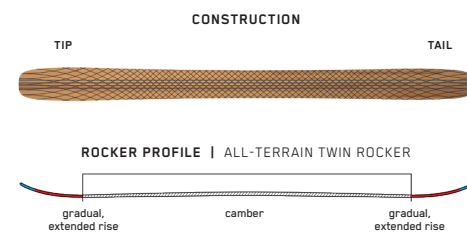

KEY FEATURES

Spectral Braid, Carbon Boost, TwinTech