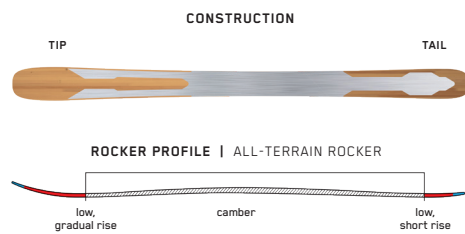

KEY FEATURES

Ti Y-Beam

SIZES (CM):	154, 160, 166, 172
DIMENSIONS (MM):	134-99-120
ROCKER:	All-Terrain Rocker
RADIUS (M):	15.4 @ 166
CORE:	Aspen Veneer

ALL-NEW MINDBENDER 89Ti W

The women's-specific Mindbender 89TiW is the perfect companion for when you're in the mood to rip, but soft snow isn't on the menu. Titanal Y-Beam construction provides confidence-inspiring stability and high-speed edge hold on firm snow, while the All-Terrain Rocker profile still gives you the freedom to explore off the beaten path.