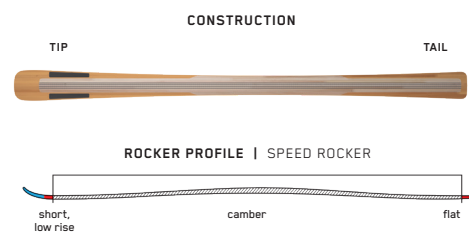

KEY FEATURES

Dark Matter Damping, Carbon I-Beam, Powerwall

SIZES (CM):	146, 153, 160, 167
DIMENSIONS (MM):	123-78-108
ROCKER:	Speed Rocker
RADIUS (M):	14.4 @ 160
CORE:	Aspen Veneer
BINDING:	Marker ER3 10 Compact Quikclik

DISRUPTION 76C W

Packed to the gills with features like our carbon I-Beam construction and Hybritech sidewalls, the Disruption 76C W is built for women who need a piste ski that is light underfoot and quick edge to edge. Its Aspen Light core is easy on the legs, forgiving at any speed, and energetic in the turns, letting you go strong on the piste all day long