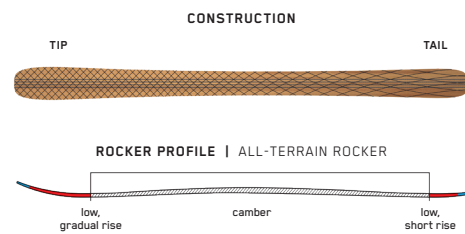

KEY FEATURES

Spectral Braid, Carbon Boost, Slantwall

SIZES (CM):	159, 167, 175
DIMENSIONS (MM):	139-106-124
ROCKER:	All-Terrain Rocker
RADIUS (M):	15 @ 167
CORE:	Aspen Veneer

ALL-NEW MINDBENDER 99Ti W

The Mindbender 99Ti W is built for women who demand ultimate versatility from their freeride skis. Our Titanal Y-Beam construction keeps things damp and stable when speeds are high and conditions are choppy, while the All-Terrain Rocker profile and moderate waist width maintain quickness and agility when you find yourself in tight spots or technical terrain.