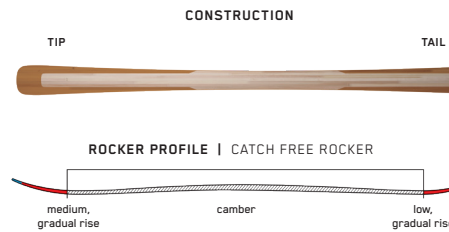

KEY FEATURES

I-Beam, Hybritech

SIZES (CM):	142, 149, 156, 163
DIMENSIONS (MM):	126-76-110
ROCKER:	Catch Free Rocker
RADIUS (M):	11.8 @ 156
CORE:	Aspen Light
BINDING:	Marker ERP 10 Quikclik

DISRUPTION 75 W

When you're ready to explore the mountain on your own, the women's-specific Disruption 75 W is the ski that will take you everywhere with confidence. Its nimble and forgiving design, featuring a lightweight composite core and our Catch Free Rocker profile, will keep you smiling as you continue to develop your skills and push your limits as a skier.