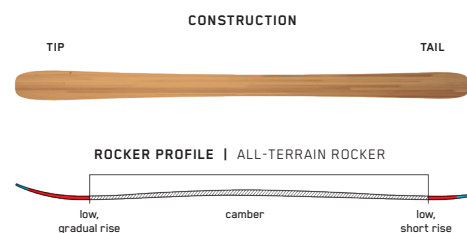

KEY FEATURES

Hybritech, Tapered Tip/Tail

SIZES (CM):	145, 155, 165
DIMENSIONS (MM):	127-98-116
ROCKER:	All-Terrain Rocker
RADIUS (M):	14.3 @ 153
CORE:	Aspen Veneer

MINDBENDER JR

For the little grom with big-mountain dreams, step into the Mindbender Jr. With a full wood core, quick edge-to-edge feel, and the same look as our award-winning Mindbender adult freeride skis, these boards are the ideal launch pad for young skiers with lofty aspirations.