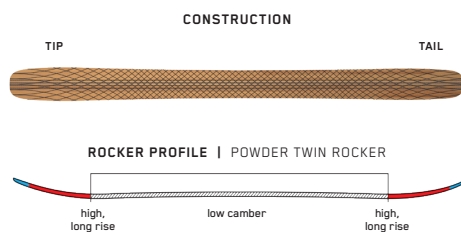

KEY FEATURES

Spectral Braid, Carbon Boost, TwinTech