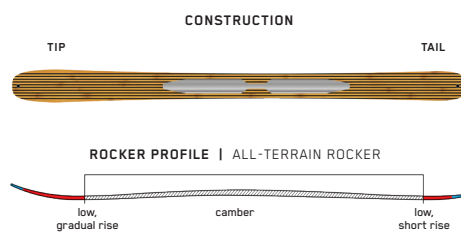

KEY FEATURES

Ti Spyne, Carbon Overdrive, Snophobic Topsheet