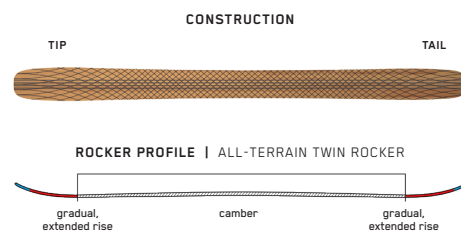

KEY FEATURES

Spectral Braid, Carbon Boost, TwinTech