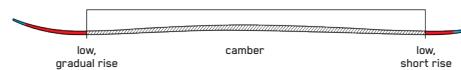

ROCKER PROFILE | ALL-TERRAIN ROCKER

SIZES (CM):	153, 160, 167, 174, 181
DIMENSIONS (MM):	126-92-114
ROCKER:	All-Terrain Rocker
WEIGHT (G) / RADIUS (M):	1327g @ 174
CORE:	Paulownia Tour Light

WAYBACK 88

It's hard to believe something this light can still deliver on the descents. The Titanal-reinforced Wayback 88 will change your opinion of featherweight touring skis. They can fly up the skin track with the best of 'em, yet inspire confidence when the snow is variable and the descents are steep. Why hike all that way if you're not gonna have fun on the way down?