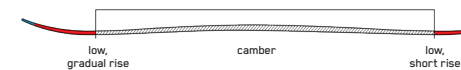

ROCKER PROFILE | ALL-TERRAIN ROCKER

SIZES (CM):	146, 153, 160, 167, 174
DIMENSIONS (MM):	118-84-106
ROCKER:	All-Terrain Rocker
WEIGHT (G) / RADIUS (M):	1287 / 20 @ 174
CORE:	Paulownia Tour Light

WAYBACK 80

Featuring our balsa/paulownia Tour Ultra Light wood core, Ti Spyne construction for stability underfoot, and integrated race notches in the tip, the Wayback 80 is an ultra light tool optimized to get you uphill fast. If blistering traverses and ski mountaineering races sound like your idea of a good time, this is your dream ski.