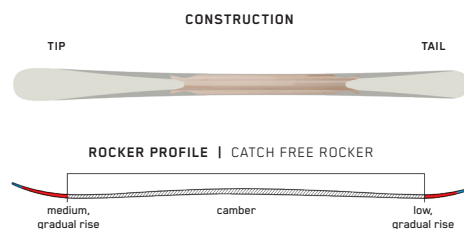

**KEY FEATURES**

Duracap

<b>SIZES (CM):</b>	124, 136, 142, 149, 156, 163, 170, 177
<b>DIMENSIONS (MM):</b>	115-75-106
<b>ROCKER:</b>	Catch Free Rocker
<b>RADIUS (M):</b>	15 @ 170
<b>CORE:</b>	Aspen Light
<b>BINDING:</b>	Marker M2 10 Quiklik