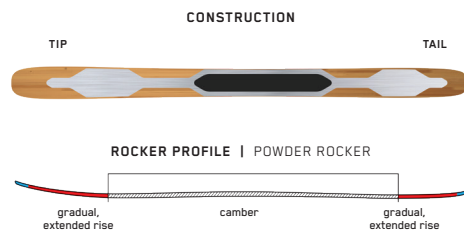

KEY FEATURES
HEX-Beam, Uni Directional Flax, Steadfast Base