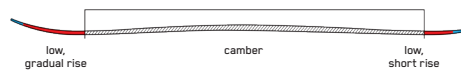

ROCKER PROFILE | ALL-TERRAIN ROCKER

SIZES (CM):	170, 177, 184
DIMENSIONS (MM):	128-96-115
ROCKER:	All-Terrain Rocker
WEIGHT (G) / RADIUS (M):	1397 / 22 @ 177
CORE:	Paulownia Tour Light

ALL-NEW WAYBACK 92

Taking your first steps into the backcountry or simply looking for a touring setup that won't break the bank? The all-new Wayback 92 is the ski for you. Loaded with premium features like Snophobic topsheet and an ultra light paulownia Tour Light core. The Wayback 92 will change the way you approach the mountains.