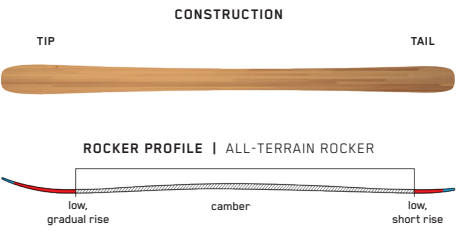

KEY FEATURES
Slantwall

SIZES (CM):	149, 156, 163, 170, 177
DIMENSIONS (MM):	130-85-113
ROCKER:	All-Terrain Rocker
RADIUS (M):	12.1 @ 163
CORE:	Aspen Veneer
BINDING:	Marker Free Ten Quikclik