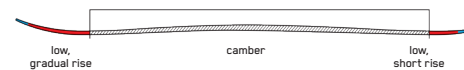

ROCKER PROFILE | ALL-TERRAIN ROCKER

SIZES (CM):	172, 179, 186
DIMENSIONS (MM):	136-106-124
ROCKER:	All-Terrain Rocker
WEIGHT (G) / RADIUS (M):	1552 / 22 @ 179
CORE:	Paulownia Tour Light

WAYBACK 96

Strapped up with T3 Technology - that's metal-laden construction - the Wayback 96 offers uncompromised downhill capabilities in a super-light package. Whether you're on a multi-day hut trip or pushing out for a quick dawn patrol, the Wayback 96 offers the best stability-to-weight ratio on the market. Efficient on the way up, while still inspiring confidence on the way down.