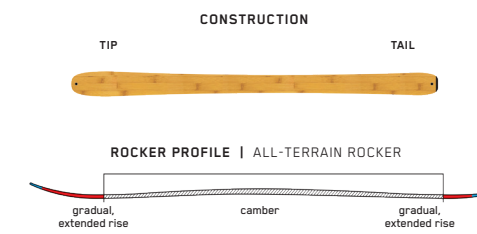

SIZES (CM):	126, 136, 146
DIMENSIONS (MM):	118-84-106
ROCKER:	All-Terrain Rocker
RADIUS (M):	11.2 @ 136
CORE:	Paulownia Tour Light

POACHER JR

Taking a cue from the full-size Poacher, the Poacher Jr offers the same freestyle stance and feel for young skiers dreaming of X Games podiums. Thanks to a poppy aspen wood core and durable cap construction, these skis are built for endless park laps, all season long.