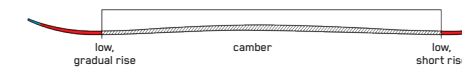

ROCKER PROFILE | ALL-TERRAIN ROCKER

SIZES (CM):	163, 170, 177
DIMENSIONS (MM):	113-80-100
ROCKER:	All-Terrain Rocker
WEIGHT (G) / RADIUS (M):	968 / 18 @ 163
CORE:	Balsa/Paulownia Tour Ultra Light