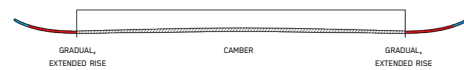

ROCKER PROFILE | ALL-TERRAIN TWIN ROCKER

SIZES (CM):	170, 177, 184
DIMENSIONS (MM):	124-96-118
ROCKER:	All-Terrain Twin Rocker
RADIUS (M):	19 @ 184
CORE:	Fir/Aspen Double Barrel

SIGHT

Whether your days on the hill involve lapping the park, hiking rails, or sessioning the pipe, the Sight's narrow waist and responsive feel inspire creativity and progression. Our Carbon Boost construction gives this ski the agility to satisfy any dedicated rail specialist who lives for technical tricks, and it's even available in shorter lengths for smaller skiers who are looking to make a big impact.