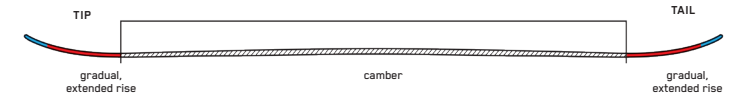

CATCH FREE ROCKER - Effortless turn initiation at slow to moderate speeds thanks to a medium-height, gradual rise in the tip and a low, gradual rise in the tail.