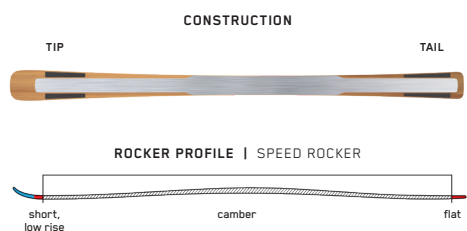

KEY FEATURES

Dark Matter Damping, Ti I-Beam, Powerwall

SIZES (CM):	163, 170, 177, 184
DIMENSIONS (MM):	125-82-111
ROCKER:	Speed Rocker
RADIUS (M):	18.4 @ 177
CORE:	Aspen Veneer
BINDING:	Marker MXCELL 12 TCx Quikclik

DISRUPTION 78Ti

Strung up with our revolutionary Dark Matter Damping and Titanal I-Beam construction, this ski can bend and arc like nothing you've ever experienced. From the firmness of first chair to the uncertainties of afternoon chop, the Disruption 78Ti will redefine your perception of versatile piste performance.