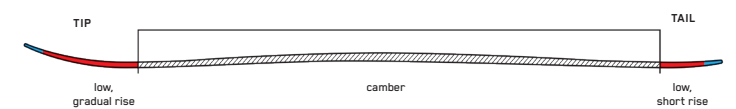

ALL-TERRAIN TWIN ROCKER - gradual, extended rise in the tip and tail for added versatility and control in all conditions.