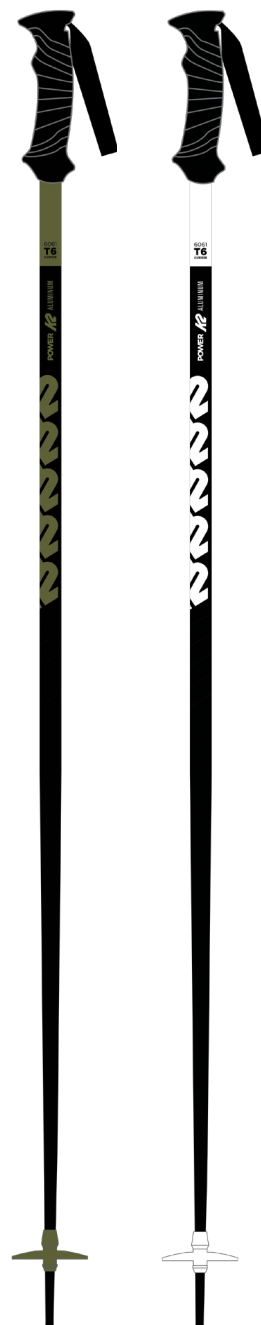

KEY FEATURES

Nesting Baskets

GRIP:	Performance Rubber
SHAFT:	18mm Aluminum
BASKET:	60mm Performance
SIZES (CM):	110, 115, 120, 125, 130, 135
COLORS:	Green, White

STYLE CARBON

Harnessing the comfort and customization of our Ripcord grip, the Style Carbon offers a featherweight feel and full-carbon shaft for female skiers who demand the best from their gear. Understated styling, lightweight performance, and the durability to last for seasons of use. Available in shorter lengths for smaller skiers.