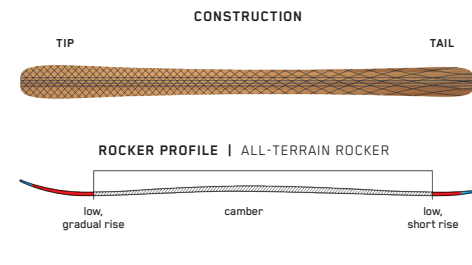

SIZES (CM):	156, 163, 170, 177
DIMENSIONS (MM):	127-90-113
ROCKER:	All-Terrain Rocker
RADIUS (M):	17.5 @ 177
CORE:	Aspen Veneer

MINDBENDER 85

The Mindbender 85 is an ideal ski for breaking out beyond the groomers. Lightweight, forgiving, and intuitive, its design inspires confidence in intermediates looking to bring their improving skills to new parts of the mountain. Also available in shorter lengths for smaller skiers.