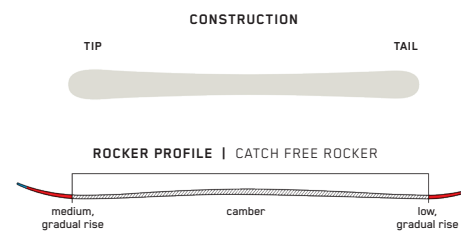

KEY FEATURES

Duracap

SIZES (CM):	76, 88, 100, 112, 124, 136
DIMENSIONS (MM):	96-70-86
ROCKER:	Catch Free Rocker
RADIUS (M):	9 @ 112
CORE:	Composite
BINDING:	Marker FDT 4.5, FDT 7.0

LUV BUG

Pass your love of skiing on to your little girl with the Luvbug. If your kiddo is ready to click into her very own pair of skis, you're in the right place. The Luvbug is purpose-built and sturdy with Catch Free Rocker and a composite core, so it will stand up to years of fun on the hill.