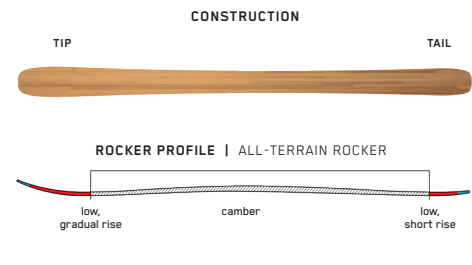

SIZES (CM):	156, 163, 170, 177
DIMENSIONS (MM):	130-85-113
ROCKER:	All-Terrain Rocker
RADIUS (M):	13.3 @ 170
CORE:	Aspen Veneer