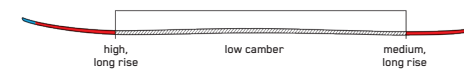

ROCKER PROFILE | POWDER ROCKER

SIZES (CM):	159, 169, 179, 189
DIMENSIONS (MM):	157-132-112
ROCKER:	Powder Rocker
RADIUS (M):	30 @ 179
CORE:	Fir/Aspen

244

Equally at home in a starting gate or lapping soft bumps under bluebird skies, the 244 is the precision mogul ski that will take your game to the next level. Stout, stiff, and built for competition, this ski's pedigree can be traced back to Jonny Moseley's Olympic gold in '98. These boards can bash with the best of 'em.