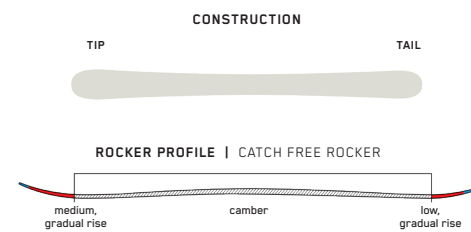

KEY FEATURES

Duracap

SIZES (CM):	109, 119, 129, 139
DIMENSIONS (MM):	97-72-93
ROCKER:	Catch Free Rocker
RADIUS (M):	8 @ 129
CORE:	Composite
BINDING:	Marker FDT 4.5, FDT 7.0

MISSY

Your little girl has outgrown those rental skis and is ready for a pair of her own. Featuring Duracap construction and a lightweight composite core, the Missy won't hold her back as her she builds her skills and confidence.