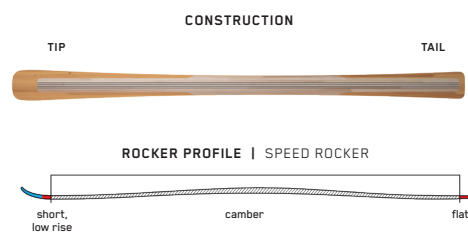

KEY FEATURES

Carbon I-Beam, Hybritech

SIZES (CM):	142, 149, 156, 163
DIMENSIONS (MM):	126-76-110
ROCKER:	Speed Rocker
RADIUS (M):	11.8 @ 156
CORE:	Aspen Light
BINDING:	Marker ER3 10 Compact Quikclik

DISRUPTION 76 W

These smooth performers have all the tech a female skier could need to start carving harder and gain confidence going faster. Headlined by our I-Beam construction, Aspen Light core, and Speed Rocker profile, they'll be there to get you through it all, from the unexpectedly steep groomers to the afternoon crud. Enter the next chapter of your ski career with the Disruption 76 W