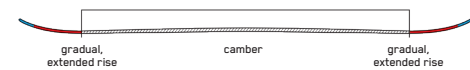

ROCKER PROFILE | ALL-TERRAIN TWIN ROCKER

SIZES (CM):	149, 159, 169
DIMENSIONS (MM):	116-88-110
ROCKER:	All-Terrain Twin Rocker
RADIUS (M):	14.5 @ 169
CORE:	Aspen

POACHER

A favorite among K2's freestyle athletes, the Poacher is a common sight atop X Games and Dew Tour podiums. While it excels in the spotlight of major contests, this park ski is burly enough to dominate the heaviest late-night street sessions. Built with our Carbon Boost construction and a fir/aspen wood core, these skis deliver with tons of pop off the lip and the stability you need to stomp those deep landings.