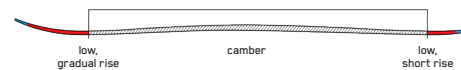

ROCKER PROFILE | ALL-TERRAIN ROCKER

SIZES (CM):	160, 167, 174, 181
DIMENSIONS (MM):	121-88-109
ROCKER:	All-Terrain Rocker
WEIGHT (G) / RADIUS (M):	1270 / 20 @ 174
CORE:	Paulownia Tour Light

WAYBACK 84

With a Snophobic topsheet and an ultra light paulownia Tour Light core, the Wayback 84 is the reliable touring ski that won't break the bank. Whether you're crushing fitness laps at the resort or making your first moves into the backcountry, mount up the Wayback 84 and experience the mountains in a whole new way.