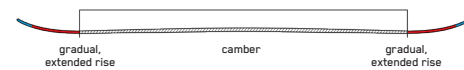

ROCKER PROFILE | ALL-TERRAIN TWIN ROCKER

SIZES (CM):	149, 159, 169, 179
DIMENSIONS (MM):	116-88-110
ROCKER:	All-Terrain Twin Rocker
RADIUS (M):	19.5 @ 179
CORE:	Aspen

PON200N

Shane McConkey's energy and innovation changed skiing forever, and his legacy lives on in the innovative design of the Pon200n. Our Powder Rocker profile and a responsive fir/aspen wood core create an unsinkable ski for the deepest of days.