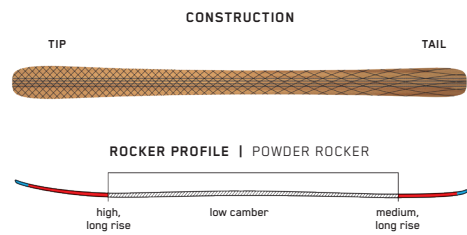

SIZES (CM):	179, 186, 193
DIMENSIONS (MM):	143-116-133
ROCKER:	Powder Rocker
RADIUS (M):	22.9 @ 186
CORE:	Maple/Paulownia

ALL-NEW MINDBENDER 108Ti

The Mindbender 108Ti delivers at any speed in any conditions. A mid-fat waist width, long turn radius, All-Terrain Rocker profile, and Titanal Y-Beam construction work together to create a stable, unflinching freeride ski that wants to be pushed. Whether the snow is soft, firm, chunky, or all of the above, you'll be ready to play through.