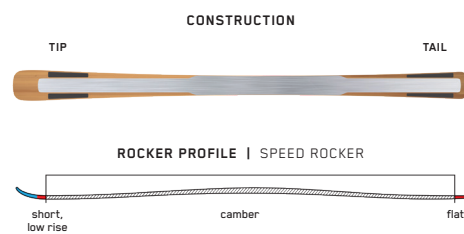

KEY FEATURES

Dark Matter Damping, Ti I-Beam, Powerwall

SIZES (CM):	165, 170, 175, 180
DIMENSIONS (MM):	118-74-104
ROCKER:	Speed Rocker
RADIUS (M):	18.1 @ 175
CORE:	Maple/Aspen
BINDING:	Marker MXCELL 12 TCx Quikclik

DISRUPTION STi

Perfect for the aggressive expert skier who commits to every turn and demands rock-solid edge hold when it counts. The Disruption STi employs a tight turn radius, Titanal I-Beam construction, and Dark Matter Damping to deliver a smooth, deflection-free feel that will elevate your game when conditions are firm and fast.