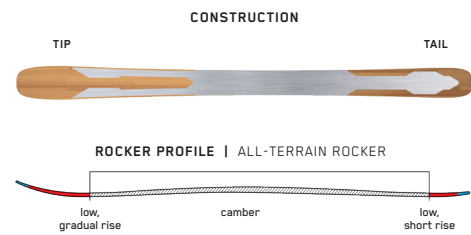

SIZES (CM):	166, 172, 178, 184, 190
DIMENSIONS (MM):	134-99-120
ROCKER:	All-Terrain Rocker
RADIUS (M):	19.6 @ 184
CORE:	Aspen Veneer

ALL-NEW MINDBENDER 89Ti

When soft snow is in short supply, turn to the Mindbender 89Ti. Although it's built with the same Titanal Y-Beam construction and All-Terrain Rocker profile as its other metal-reinforced Mindbender siblings, the 89Ti stands apart thanks to a narrower waist width. Resulting in a ski that has the precision edge hold you need to dominate the hardpack but is still wide enough for forays into the ungrooved.