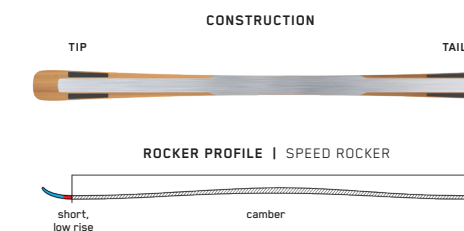

KEY FEATURES

Dark Matter Damping, Ti I-Beam, Powerwall

SIZES (CM):	146, 153, 160, 167
DIMENSIONS (MM):	115-72-103
ROCKER:	Speed Rocker
RADIUS (M):	14.7 @ 160
CORE:	Aspen Veneer
BINDING:	Marker ERC 11 TCx light Quikclik