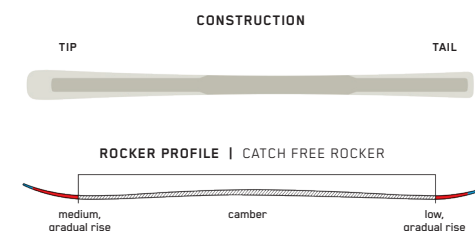

SIZES (CM):	156, 163, 170, 177
DIMENSIONS (MM):	126-76-110
ROCKER:	Catch Free Rocker
RADIUS (M):	14.4 @ 170
CORE:	Composite
BINDING:	Marker M2 10 Quikclik, Marker M2 10

DISRUPTION MTi W

Whether it's recreational league racing or early morning attacks on perfect corduroy, you need a women's-specific piste ski that's as aggressive as you are. There are no compromises here. Built with our top materials and technology like Dark Matter Damping and Titanal I-Beam construction, the Disruption MTi W delivers the speed and stability you need to ski the way you want.