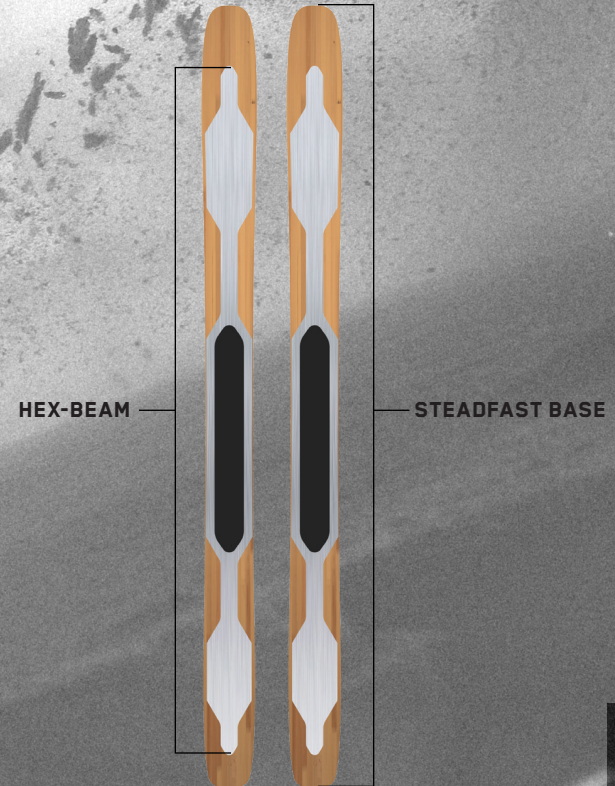

### HEX-BEAM- Improved Dampness and Directional Stability

- Moves mass away from the mounting point toward the tip and tail of the ski to increase swing-weight and promote predictable turn initiation.
- Increases directional stability and tracking while maintaining power transmission

### STEADFAST BASE- Glides Better, Longer

- Retains wax 9x longer than a high-end sintered base
- Improved wax adhesion, preventing skins from pulling wax from the base
- Requires 30% less energy to produce

# DISPATCH

**ALL-NEW**  
**DISPATCH 120**

The Dispatch 120 was built for steep, deep, and bottomless terrain. With our all-new Titanal Hex Beam construction, Steadfast Base, and Uni-Directional Flax, this soft snowspecific ski boasts a foolproof union of weight-conscious stability and dampness. Perfect for turning the backcountry into your personal playground.