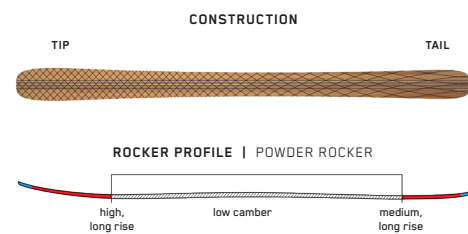

### CARBON SPECTRAL BRAID

Spectral Braid™ is a first-of-its-kind variable-angle fiber reinforcement that allows for precision-tuned torsion and flex by altering the fiber orientation along the length of the ski. Skis with K2's Patented Spectral Braid™ have stability and control in spades while remaining extremely maneuverable.

# MINDBENDER 85

The Mindbender 85 is an ideal ski for breaking out beyond the groomers. Lightweight, forgiving, and intuitive, its design inspires confidence in intermediates looking to bring their improving skills to new parts of the mountain. Also available in shorter lengths for smaller skiers.

**KEY FEATURES**  
Slantwall

<b>SIZES (CM):</b>	156, 163, 170, 177
<b>DIMENSIONS (MM):</b>	130-85-113
<b>ROCKER:</b>	All-Terrain Rocker
<b>RADIUS (M):</b>	13.3 @ 170
<b>CORE:</b>	Aspen Veneer

## KEY FEATURES

Spectral Braid, Carbon Boost, Slantwall

<b>SIZES (CM):</b>	165, 172, 179
<b>DIMENSIONS (MM):</b>	140-115-129
<b>ROCKER:</b>	Powder Rocker
<b>RADIUS (M):</b>	20.4 @ 172
<b>CORE:</b>	Maple/Aspen