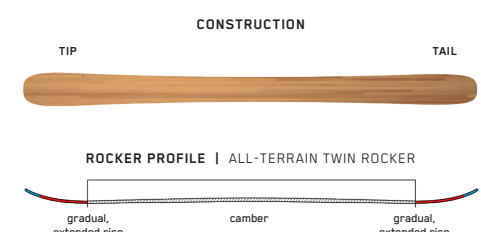

KEY FEATURES

Triaxial Braid, Hybritech

SIZES (CM):	149, 159, 169, 179
DIMENSIONS (MM):	124-92-114
ROCKER:	All-Terrain Twin Rocker
RADIUS (M):	16.9 @ 169
CORE:	Aspen Veneer
BINDING:	Marker M2 10 Quikclik, flat

RECKONER 92 W

The Reckoner 92 W is a women's-specific twin-tip built to confidently take you from the park, to the steeps, to the bumps, and back. Built with our All-Terrain Twin Rocker and a lively Aspen Veneer core, these skis are light on your feet and big on fun. Also available in shorter lengths for smaller skiers.