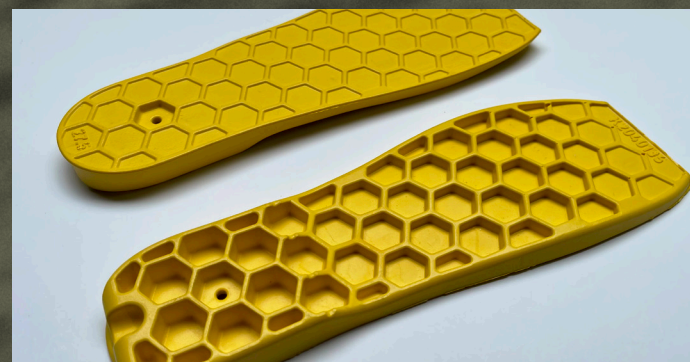

ALL NEW DISPATCH FREETOUR BOOTS FEATURING ULTRA DURABLE CUSTOMIZATION

Building on the performance of the Powerlite shell. The All-New Dispatch collection features a lightweight Powerlite Tour shell and adds in smart and proven freetour features that focus on lightweight durability, simplicity and customization.

- 60 DEGREE HIKING ROM
- 9-15 DEGREES OF FORWARD LEAN ADJUSTABILITY
- HONEYCOMB BOOTBOARD
- SWITCHBACK BUCKLES
- DYNAFIT TECH FITTING
- VIBRAM OUTSOLE

INTRODUCING

THE HONEYCOMB BOOTBOARD STAY WARMER, LONGER.

The Honeycomb Bootboard was specifically designed to keep you warmer, longer. The innovative honeycomb design traps heat and insulates like a down jacket. Retains heat 15% better than traditional bootboard. Is Lightweight, customizable and boot-fitter friendly.

ALL-NEW DISPATCH PRO

Brand new for Fall 2022, the Dispatch Pro is an ergonomic boot that weighs in at just over 1500 grams. It boasts a Vibram sole, 60-degree range of motion walk mode, our new Tourfit BOA liner, and a full 130 flex rating that makes for one of the stiffest touring-specific boots on the market. Experience zero compromises in both downhill and uphill performance on your next big objective.