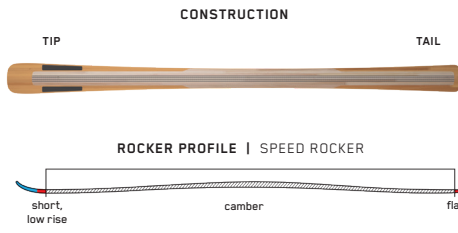

KEY FEATURES
Dark Matter Damping, Carbon I-Beam, Powerwall

SIZES (CM):	156, 162, 168, 174
DIMENSIONS (MM):	126-73-108
ROCKER:	Speed Rocker
RADIUS (M):	15.2 @ 174
CORE:	Aspen Veneer
BINDING:	Marker M3 10 Compact Quikclik