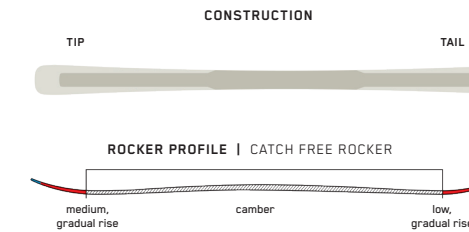

KEY FEATURES

I-Beam, Duracap

SIZES (CM):	142, 149, 156, 163
DIMENSIONS (MM):	125-75-109
ROCKER:	Catch Free Rocker
RADIUS (M):	11.8 @ 156
CORE:	Composite
BINDING:	Marker ERP 10 Quikclik, Marker ERP 10, flat