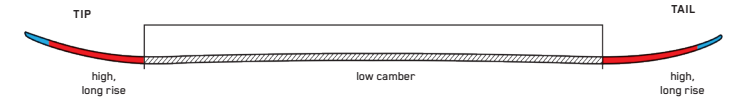

ALL-TERRAIN ROCKER - Gradual rise in the tip for great versatility in all conditions, with a low, short rise in the tail for added control in variable snow.