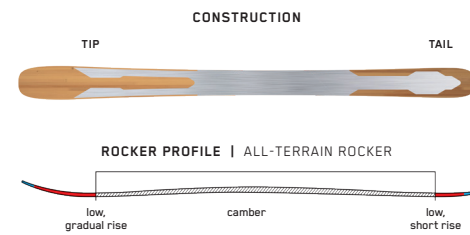

SIZES (CM):	172, 179, 186, 193
DIMENSIONS (MM):	137-108-125
ROCKER:	All-Terrain Rocker
RADIUS (M):	22.8 @ 186
CORE:	Fir/Aspen

ALL-NEW MINDBENDER 99Ti

Quick edge to edge? Check. Surprising float in the soft stuff? Oh, you bet. The Mindbender 99Ti boasts the most well-rounded skill set among its peers thanks to a moderate waist width, Titanal Y-Beam construction, and our All-Terrain Rocker profile. Striking the perfect balance between agility and stability, this is the go-to ski for confident ripping all over the mountain.