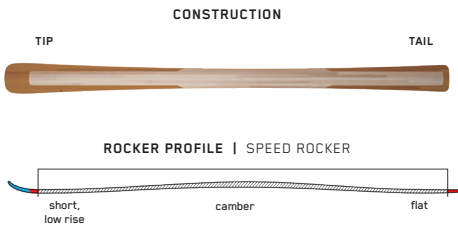

RENTAL  
**DISRUPTION RX**

**KEY FEATURES**  
I-Beam, Hybritech

<b>SIZES (CM):</b>	149, 156, 163, 170, 177
<b>DIMENSIONS (MM):</b>	126-76-110
<b>ROCKER:</b>	Speed Rocker
<b>RADIUS (M):</b>	14.4 @ 170
<b>CORE:</b>	Aspen Light
<b>BINDING:</b>	Marker M3 10 Compact Quikclik