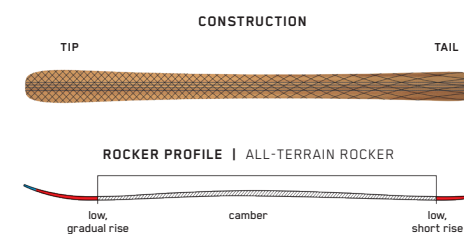

KEY FEATURES

Spectral Braid, Carbon Boost, Slantwall

SIZES (CM):	149, 156, 163, 170
DIMENSIONS (MM):	127-90-113
ROCKER:	All-Terrain Rocker
RADIUS (M):	14.5 @ 163
CORE:	Aspen Veneer

MINDBENDER 85 W

Designed for intermediate female skiers looking to get off the groomers and into more adventurous terrain, the Mindbender 85 W provides an agile, forgiving platform that excels in a variety of conditions. Sharing the same lightweight Aspen Veneer core and All-Terrain Rocker profile as some of its bigger sisters, this ski is also available in shorter lengths for smaller skiers.