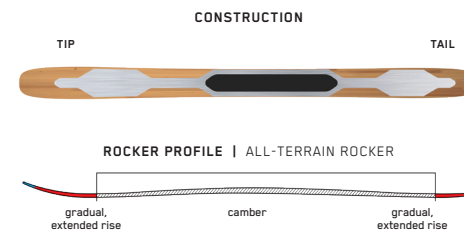

KEY FEATURES
HEX-Beam, Uni Directional Flax, Steadfast Base