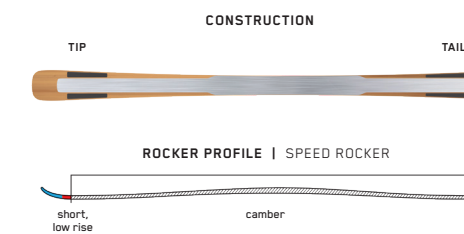

KEY FEATURES

Dark Matter Damping, Ti I-Beam, Powerwall

SIZES (CM):	155, 160, 165, 170
DIMENSIONS (MM):	125-72-107
ROCKER:	Speed Rocker
RADIUS (M):	13.6 @ 165
CORE:	Aspen Veneer
BINDING:	Marker MXC 12 TCx light Quikclik

DISRUPTION SC

It's time to start railing turns like you've always imagined. The Disruption SC's carbon I-Beam construction makes it more forgiving than its metal-laden siblings, while still delivering razor-sharp edge control and a smooth ride on the firmest of hardpack. Stepping up to a more specialized piste ski has never been more inviting.