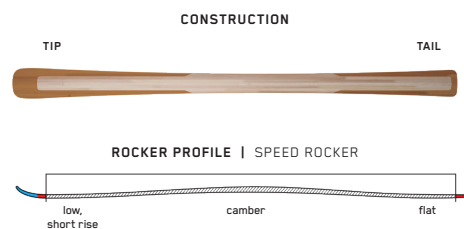

KEY FEATURES

I-Beam, Hybritech

SIZES (CM):	142, 149, 156, 163
DIMENSIONS (MM):	126-76-110
ROCKER:	Speed Rocker
RADIUS (M):	11.8 @ 156
CORE:	Aspen Light
BINDING:	Marker ER3 10 Compact Quiklik