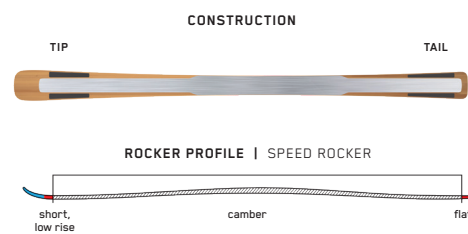

KEY FEATURES

Dark Matter Damping, Ti I-Beam, Powerwall

SIZES (CM):	146, 153, 160, 167
DIMENSIONS (MM):	124-81-110
ROCKER:	Speed Rocker
RADIUS (M):	14.8 @ 160
CORE:	Aspen Veneer
BINDING:	Marker ERC 11 TCx light Quikclik

DISRUPTION 78C W

Nimble and lively thanks to its carbon I-Beam construction, but still delivering the edge grip you need to arc some serious turns on the hardpack, the Disruption 78C W is the complete package. This women's-specific piste ski will keep you going from first chair to last thanks to its Dark Matter Damping technology and energetic feel.