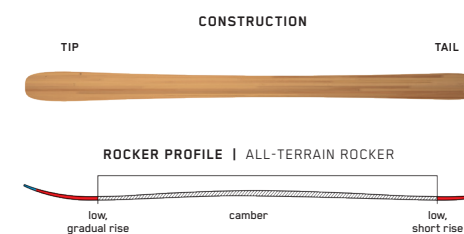

KEY FEATURES

Slantwall

SIZES (CM):	149, 156, 163, 170
DIMENSIONS (MM):	130-85-113
ROCKER:	All-Terrain Rocker
RADIUS (M):	12.1 @ 163
CORE:	Aspen Veneer