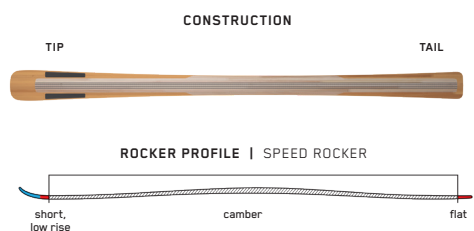

KEY FEATURES

Dark Matter Damping, Carbon I-Beam, Powerwall

SIZES (CM):	156, 163, 170, 177
DIMENSIONS (MM):	125-78-111
ROCKER:	Speed Rocker
RADIUS (M):	15.6 @ 170
CORE:	Aspen Veneer
BINDING:	Marker M3 11 Compact Quikclik

DISRUPTION 76X

There comes a time to step out of the rental line and experience the pride of ownership with your very own pair of skis. These smooth, versatile performers have all the tech you need, headlined by our I-Beam construction and Catch Free Rocker profile. Ditch the bunny hill and broaden your horizons with the Disruption 76X.