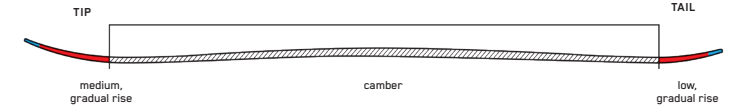

RENTAL
**BFC RX /
BFC W RX**

KEY FEATURES

Hands Free Entry, replaceable outsoles

FLEX RATING:	80 / 70
LAST WIDTH (MM):	103
SHELL MATERIAL:	TPU
CUFF MATERIAL:	Marfran
LINER:	Cushfit Comfort
STRAP:	30mm Velcro
OUTSOLE:	GripWalk or ISO 5355
SIZE RANGE:	24.5-30.5 / 23.5-27.5

VERDICT RENTAL

CONSTRUCTION:	Hard-Shell
VENTILATION:	Passive Channel
LINER:	Full Wrap
FIT SYSTEM:	K2dialed
WEIGHT (G):	470
SIZES:	S, M, L/XL
CERTIFICATIONS:	Snow Safety (F2040 + EN1077), Bike Safety (CPSC + EN1)

ENTITY RENTAL

CONSTRUCTION:	Hard-Shell
VENTILATION:	Passive Channel
LINER:	Full Wrap
FIT SYSTEM:	K2dialed
WEIGHT (G):	480
SIZES:	XS, S
CERTIFICATIONS:	Snow Safety (F2040 + EN1077), Bike Safety (CPSC + EN1)

SPEED RENTAL

GRIP:	Performance Rubber
SHAFT:	16mm Composite
BASKET:	60mm Performance
SIZES (CM):	110, 115, 120, 125, 130, 135
COLORS:	Black

JUNIOR RENTAL

GRIP:	Rubber
SHAFT:	16mm 6061 Aluminum
BASKET:	60mm Performance
SIZES (CM):	75, 80, 85, 90, 95, 100, 105
COLORS:	Black

SPROUT RENTAL

GRIP:	Rubber
SHAFT:	Adjustable Aluminum
BASKET:	50mm Performance
SIZES (CM):	Adjustable: 75-105
COLORS:	Black

SKI TECH

ROCKER

Once thought of as a powder-specific feature, K2 pioneered the use of rocker on all-mountain and piste skis, with the rest of the ski industry following in our footsteps. Today, almost all of our skis are built with rocker, with the height and length optimized on each model for maximum performance and enjoyment.

SPEED ROCKER - Short, low rise in the tip with camber throughout and a flat tail for quick turn initiation, precise steering, and maximum stability on groomed snow.

POWDER ROCKER - High and long rise in the tip, low camber underfoot, and a medium-height, long rise in the tail to maximize float in soft snow.