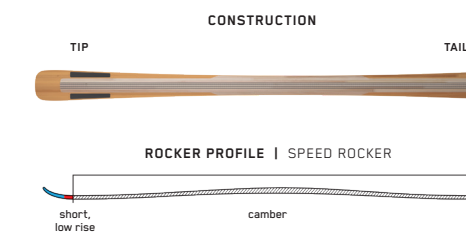

KEY FEATURES

Dark Matter Damping, Carbon I-Beam, Powerwall

SIZES (CM):	156, 162, 168, 174
DIMENSIONS (MM):	126-73-108
ROCKER:	Speed Rocker
RADIUS (M):	15.2 @ 174
CORE:	Aspen Veneer
BINDING:	Marker M3 11 Compact Quikclik