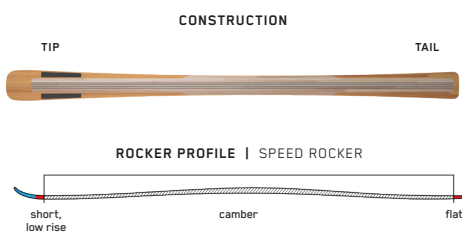

KEY FEATURES

Dark Matter Damping, Carbon I-Beam, Powerwall

SIZES (CM):	146, 153, 160, 167
DIMENSIONS (MM):	127-74-109
ROCKER:	Speed Rocker
RADIUS (M):	12.6 @ 160
CORE:	Aspen Veneer
BINDING:	Marker ER3 10 Compact Quikclik

DISRUPTION 81Ti W

Fast. Stable. Agile. Impossible, you say? Spin a lap on the Disruption 81Ti W you'll be singing a different tune. Thanks to our Dark Matter Damping and Titanal I-Beam construction, this women's-specific piste destroyer is damp and calm when railing groomers, but is versatile enough to blast through chop and chunder when conditions are less than ideal.