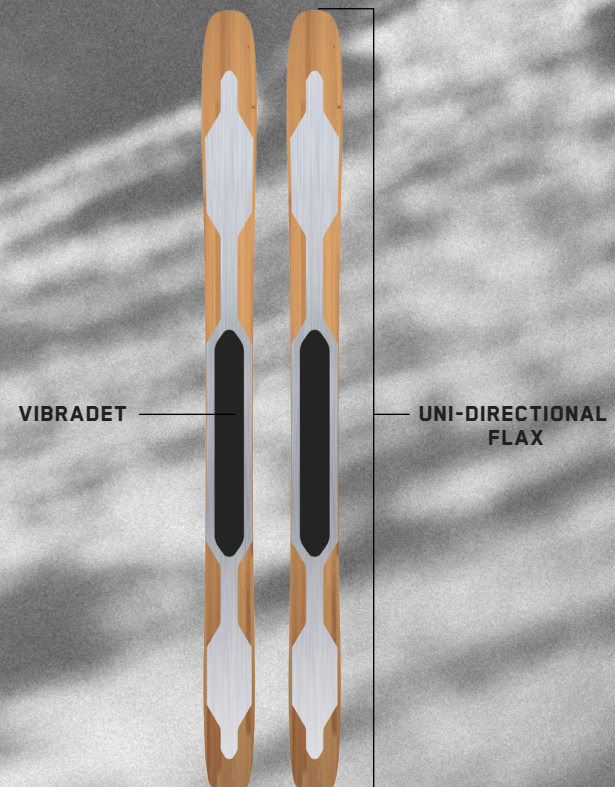

### HEX-BEAM- Improved Dampness and Directional Stability

- Moves mass away from the mounting point toward the tip and tail of the ski to increase swing-weight and promote predictable turn initiation.
- Increases directional stability and tracking while maintaining power transmission

### STEADFAST BASE- Glides Better, Longer

- Retains wax 9x longer than a high-end sintered base
- Improved wax adhesion, preventing skins from pulling wax from the base
- Requires 30% less energy to produce

### UNI-DIRECTIONAL FLAX- Stability and Weight Savings

- Running Length of the Ski
  - Tip to Tail
- Dampness and Weigh Savings
  - Stable and Maneuverable
- High Performance with Low Environmental Impact

### VIBRADET- Energy Absorption Under Foot

- Reduces vibrations between the ski/skier interface which enhances suspension and control
- Beneficial when paired with tech bindings
  - Adding Elasticity
  - Dampens Vibration Underfoot